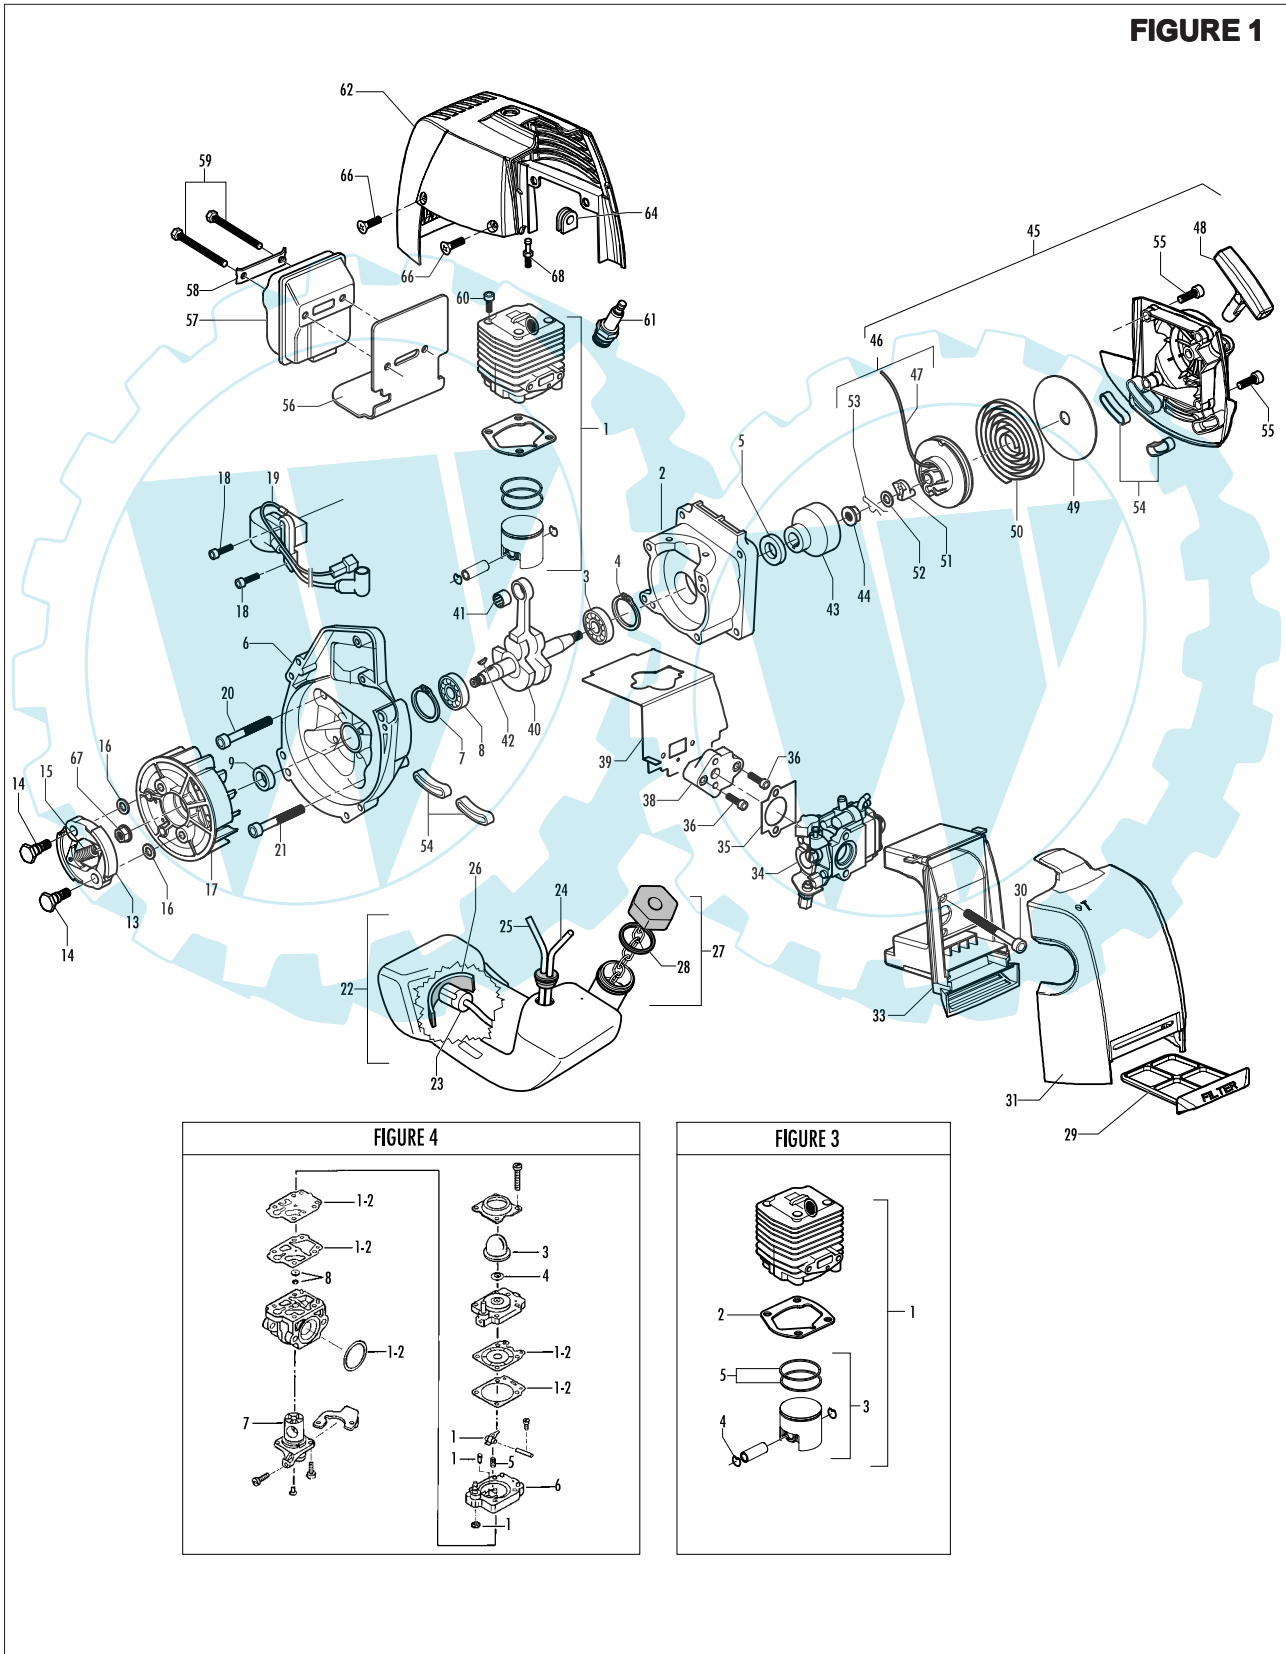

brand	PARTNER

date	MAR/03	SHEET 1/4

Model	Prefix
B 472X	01

Product number
953900399