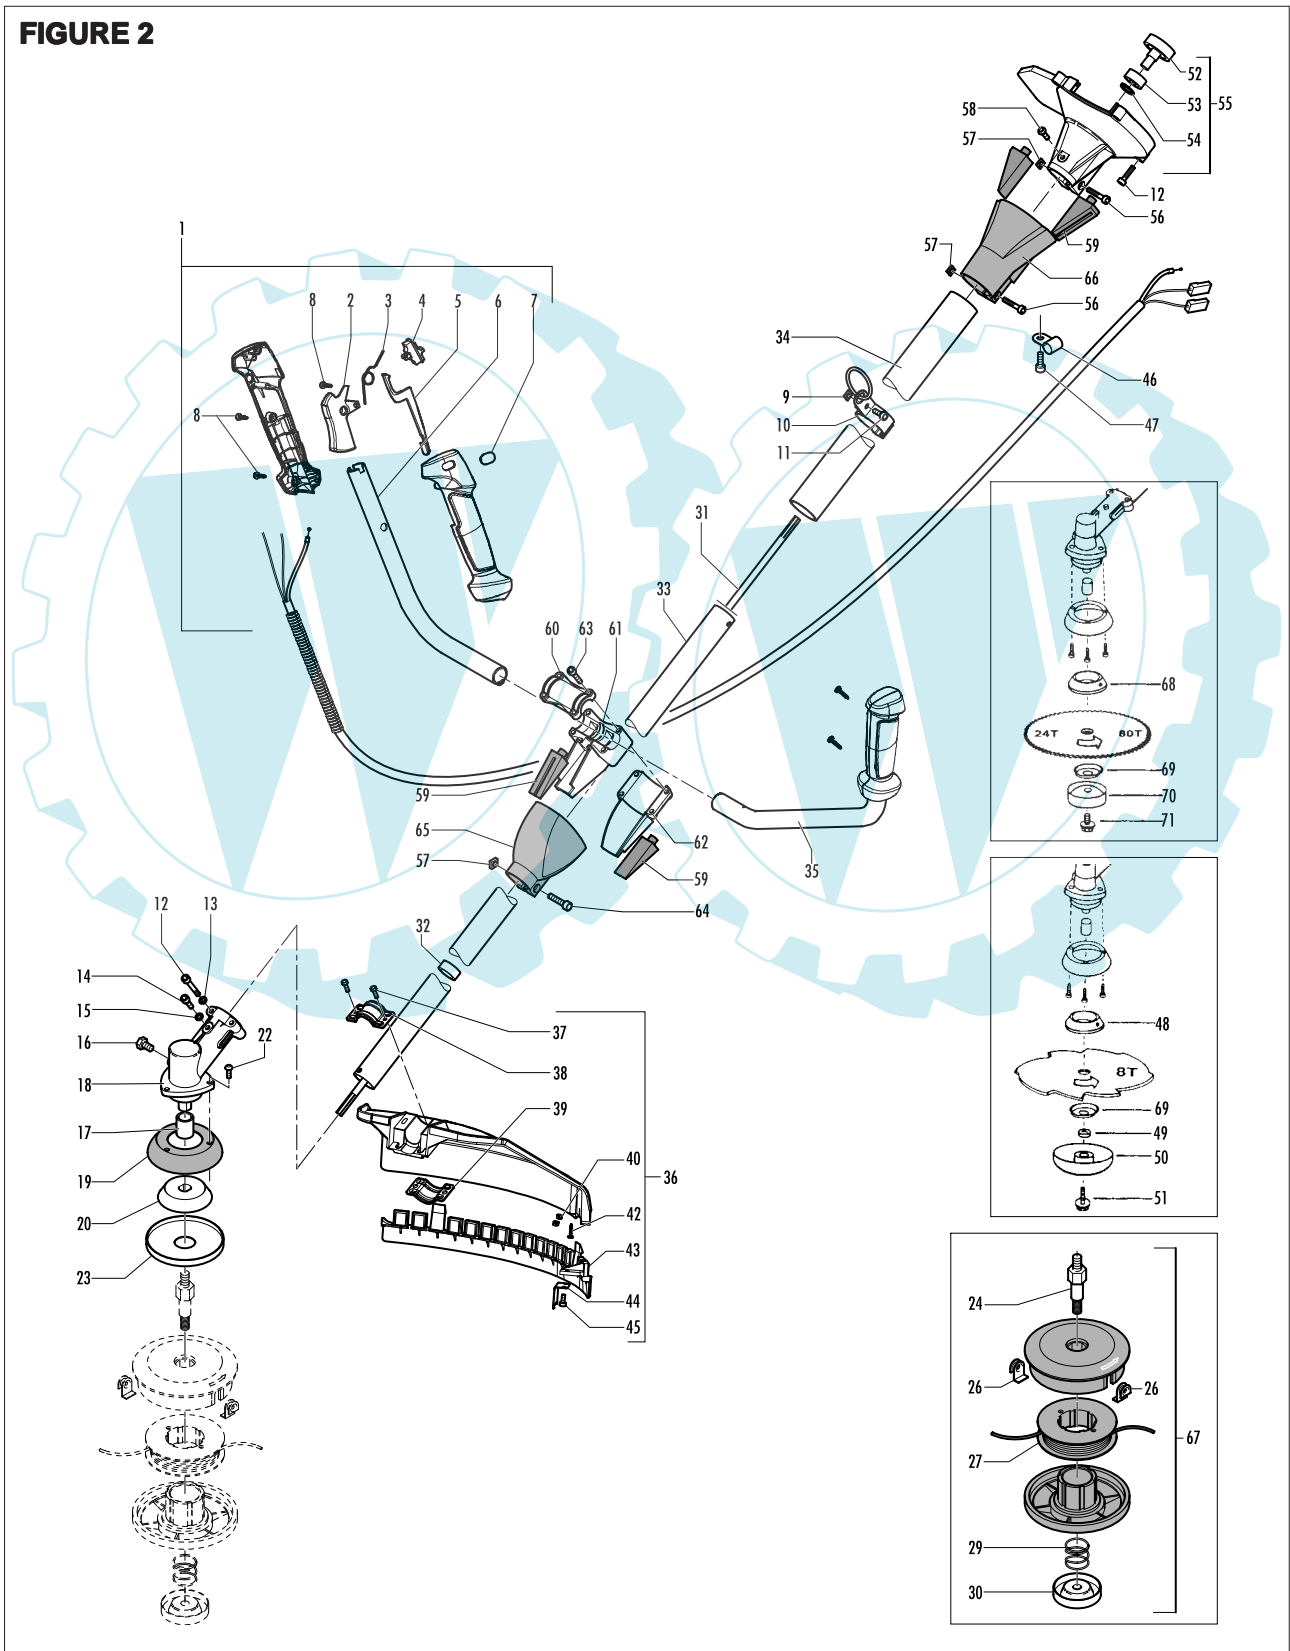

brand	PARTNER

date	MAR/03	SHEET 3/4

Model	Prefix
B 472X	01

Product number
953900399

FIGURE 2